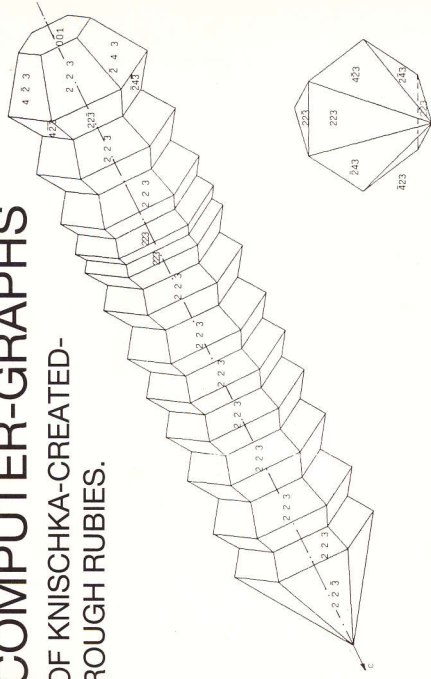

”TAKE-OFF”

FOR

**KNISCHKA-CREATED-RUBIES
AROUND THE WORLD!**

LIVE PAPILIO MACHAON
(SWALLOW-TAIL)
AND

**KNISCHKA-CREATED-RUBIES SET IN RINGS
ON THE HANDS OF THE SCIENTIST.**

**COMPUTER-GRAPHS
OF KNISCHKA-CREATED-
ROUGH RUBIES.**